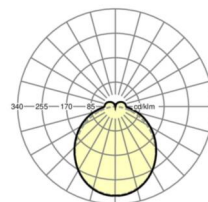

CHARACTERISTICS

Order number	19470006130
EAN number	4020863406197
Commodity code	94051190
Certification mark	IP 20, Protection class I, ENEC10 VDE, F, HACCP DIN10500/Food/IFS-application-related suitability/BRC, Indoor, CE
Impact resistance (IK rating)	IK03 (-20°C bis 25°C)
Ambient temperatur	ta -20°C to 25°C
Special properties	Ready for IoT
Warranty period	5 years
State funding programs	BEG - Federal funding for efficient buildings (valid only for Germany)

ELECTRICAL ENGINEERING

Controller	Electronic driver DALI2 (1 pcs.)
System output	68W
Mains voltage	230V/50Hz
Energy efficiency class/light source	C

LIGHTING TECHNOLOGY

Placement	LED, Colour rendering/Light colour CRI ≥ 80 / 3000K
Colour tolerance (MacAdam)	3SDCM
Nominal luminous flux	10674lm
LED service life	50000h L80/B10 (Tq 25°C)
Luminaire luminous efficiency	156lm/W
Beam angle	115° (C0) / 110° (C90)
UGR lat./long.	27.7 / 27.1

MECHANICS

Housing colour	traffic white RAL 9016
Dimensions (LxWxH/DxH)	1531mm x 55mm x 37mm
Weight (net)	1.9kg
Type of installation	Mounting rail system installation, Light structure

Dimensions

L	1531 mm	Length
B	55 mm	Width
H	37 mm	Height

DEEP-LINK

<https://www.regiolux.de/en/article/19470006130>

Reference	LED 12000lm 830
ηLB	100 %
Φ ↓/↑	90 % / 10 %
UGR lat./long.	27.7 / 27.1